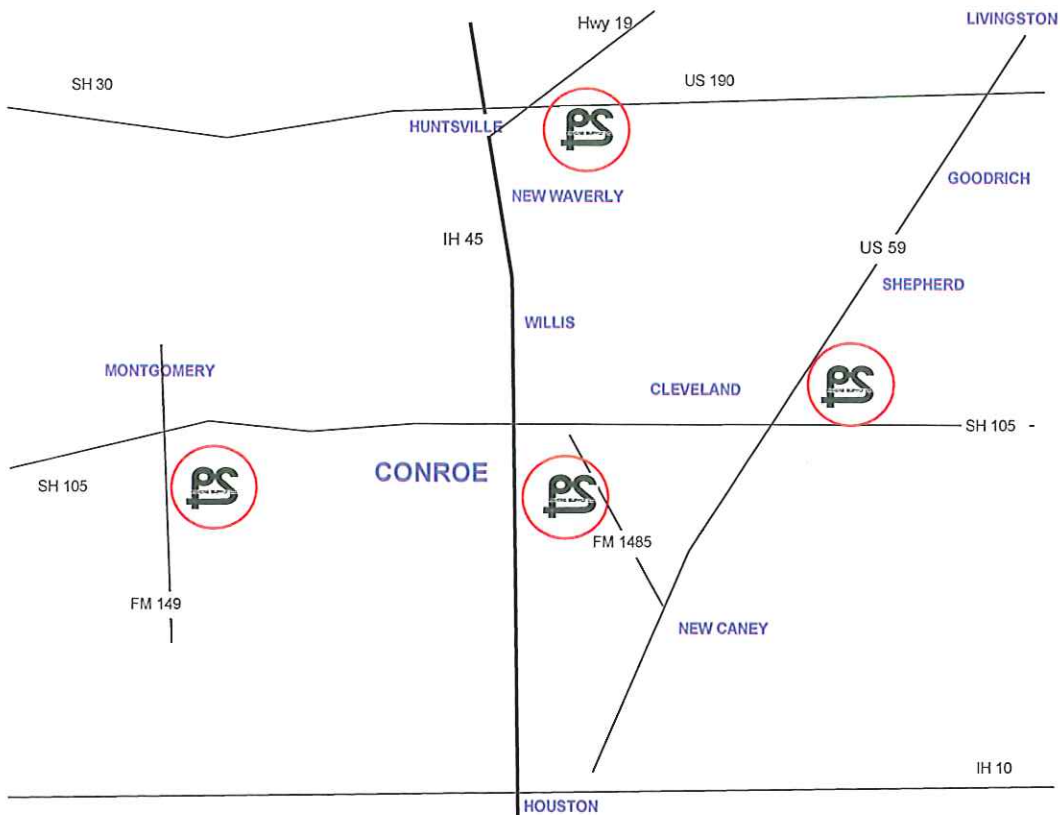

SHINGLE DUMP SITES

**RESIDENTIAL ASPHALT SHINGLES ONLY
NO TRASH ACCEPTED**

- * CHEAP - NO DUMP FEE**
- * FAST - 4 LOCATIONS**
- * EASY - PULL OFFS AVAILABLE**

- CONROE, TEXAS - 9490 FM 1485, 936-756-2722
- CLEVELAND, TEXAS - 1099 E. 5TH STREET, 281-432-2722
- MONTGOMERY, TEXAS - 12930 FM 149, 936-597-6669
- HUNTSVILLE, TEXAS - 1118 US HWY 190 E., 936-291-6169

PAVERS SUPPLY COMPANY Plant Locations & Shingle Drop Off Locations

NO DUMP FEE